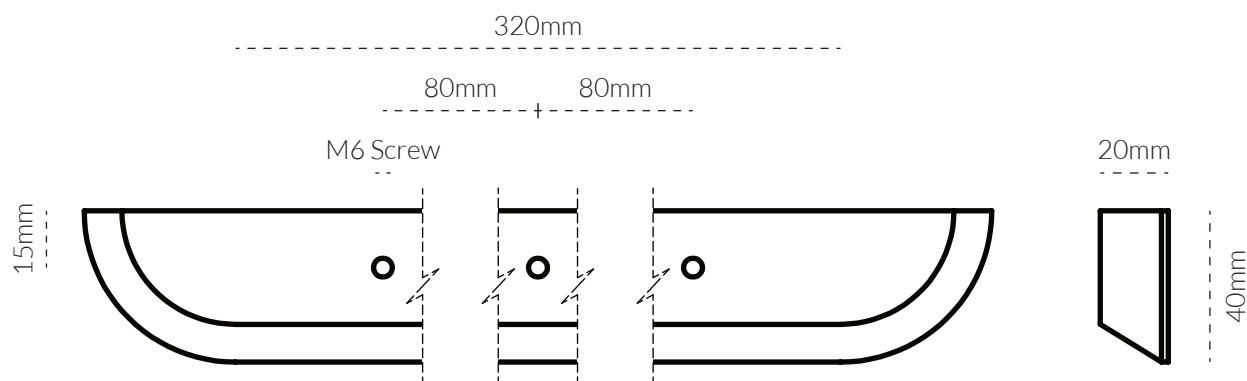

DOT MARBLE LARGE 320MM

TECH SPEC

SPECIFICATIONS

FINISH	SKU	FIXINGS ALSO INCLUDED
 Black Marble	DOT-BLK-320	- 6x M6 * 25mm Hex Screw - 6x M6 * 40mm Hex Screw 
 Carrara Marble	DOT-CARR-320	
 Tundra Grey	DOT-TUND-320	
 Callacatta Viola	DOT-VIO-320	
 Travertine	DOT-TRAV-320	